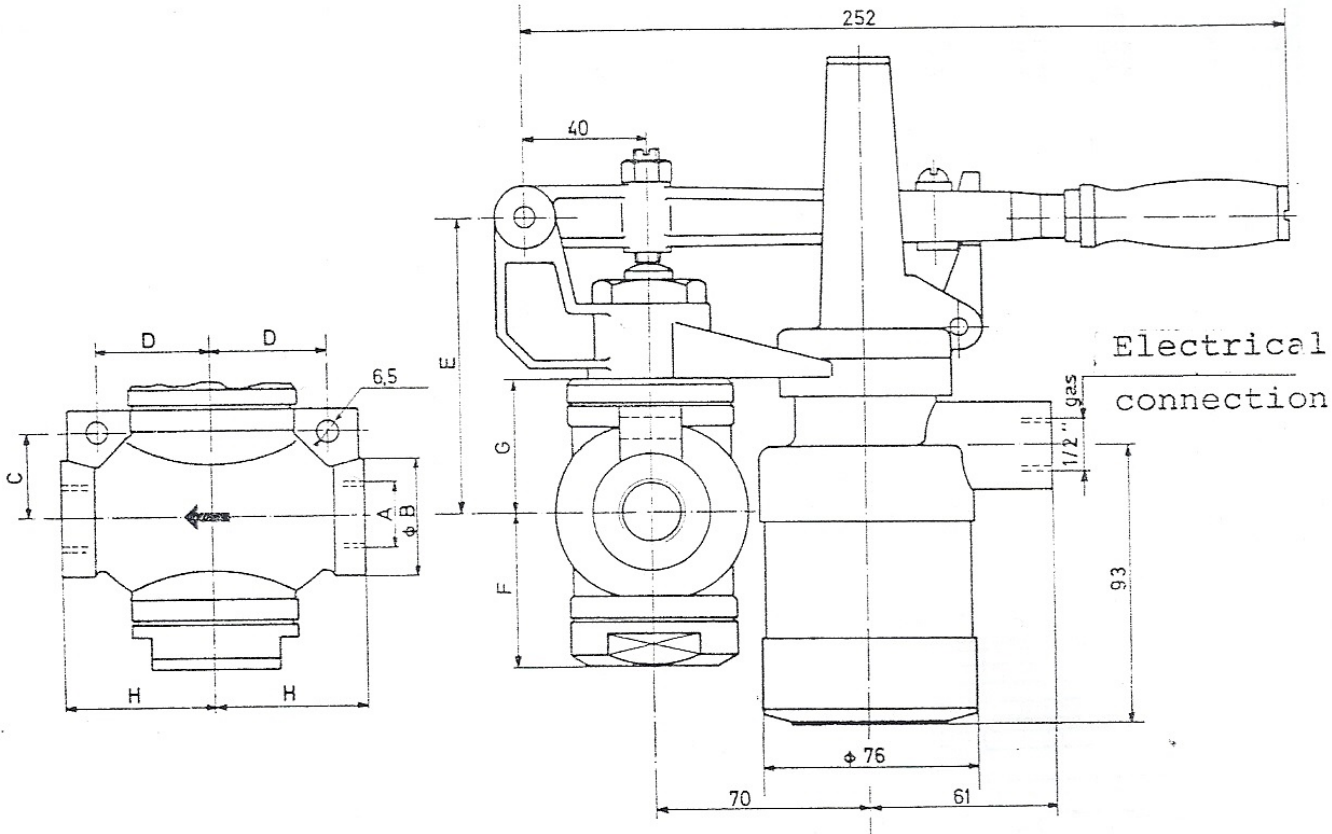

SOLENOID VALVE MOD. EDR/2180-2300-2500

OVERALL DIMENSIONS

TABLE n° 220

MODEL	A	B	C	D	E	F	G	H
EDR/2180	1/2" gas	38	26	38	98	50	45	50
EDR/2300	3/4" gas	50	36	45	108	60	55	60
EDR/2500	1" gas	50	36	45	108	60	55	60

Available DS Type (unlatched when de-energized)
 ES Type (unlatched when energized)